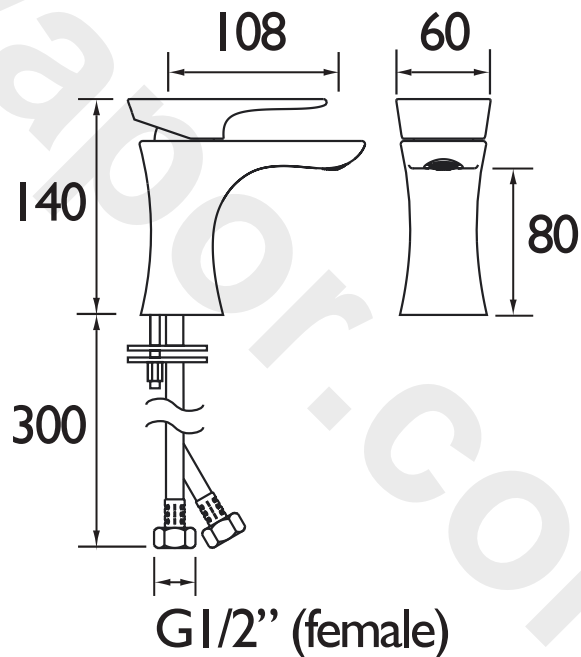

MHOU BAS CR

HOURLGLASS Tap Range Metallix Hourglass Basin Mixer Copper Radiance

Features:

- Long life ceramic cartridge for added durability and ease of use
- Metal fixing nut for added durability
- Flexible tails included

Specification

| | |
|--|---------------------------------------|
| Style: | Contemporary |
| Product Type: | Bathroom Taps |
| Finish/Colour: | Chrome/Copper Radiance |
| Main Construction Material: | Brass |
| Mount Type: | Deck Mounted |
| Handle Type: | Single Lever |
| Connection Inlet: | M10 x 15mm Compression Flexible Tails |
| Connection Outlet: | M24 Coin-Slot Aerator |
| Number of Tap Holes: | 1 |
| Valve/Cartridge Type: | 35mm Ceramic Cartridge |
| Plumbing System Requirements: | Suitable for all plumbing systems |
| Working Pressure Range: | Min. 0.2 bar, Max. 5.0 bar |
| Maximum Hot Water Temperature: °C | 65 |
| Maximum Dynamic Pressure: (bar) | 5 |
| Maximum Static Pressure: (bar) | 10 |
| Flow Type: | Single |
| Flow Rate: (l/min @ 3 bar) | 24.3 |

Dimensions (measurements in mm)

For more products, visit our website:
<http://www.bristan.com>

Flow Rates (l/min)

| System Pressure (bar) | 0.2 | 0.5 | 1 | 2 | 3 | 5 |
|-----------------------|-----|-----|----|----|------|------|
| MHOU BAS CR | 6.3 | 10 | 14 | 20 | 24.3 | 31.4 |

TECHNICAL
DATA
SHEET

BRISTAN
TAPS & SHOWERS

D2